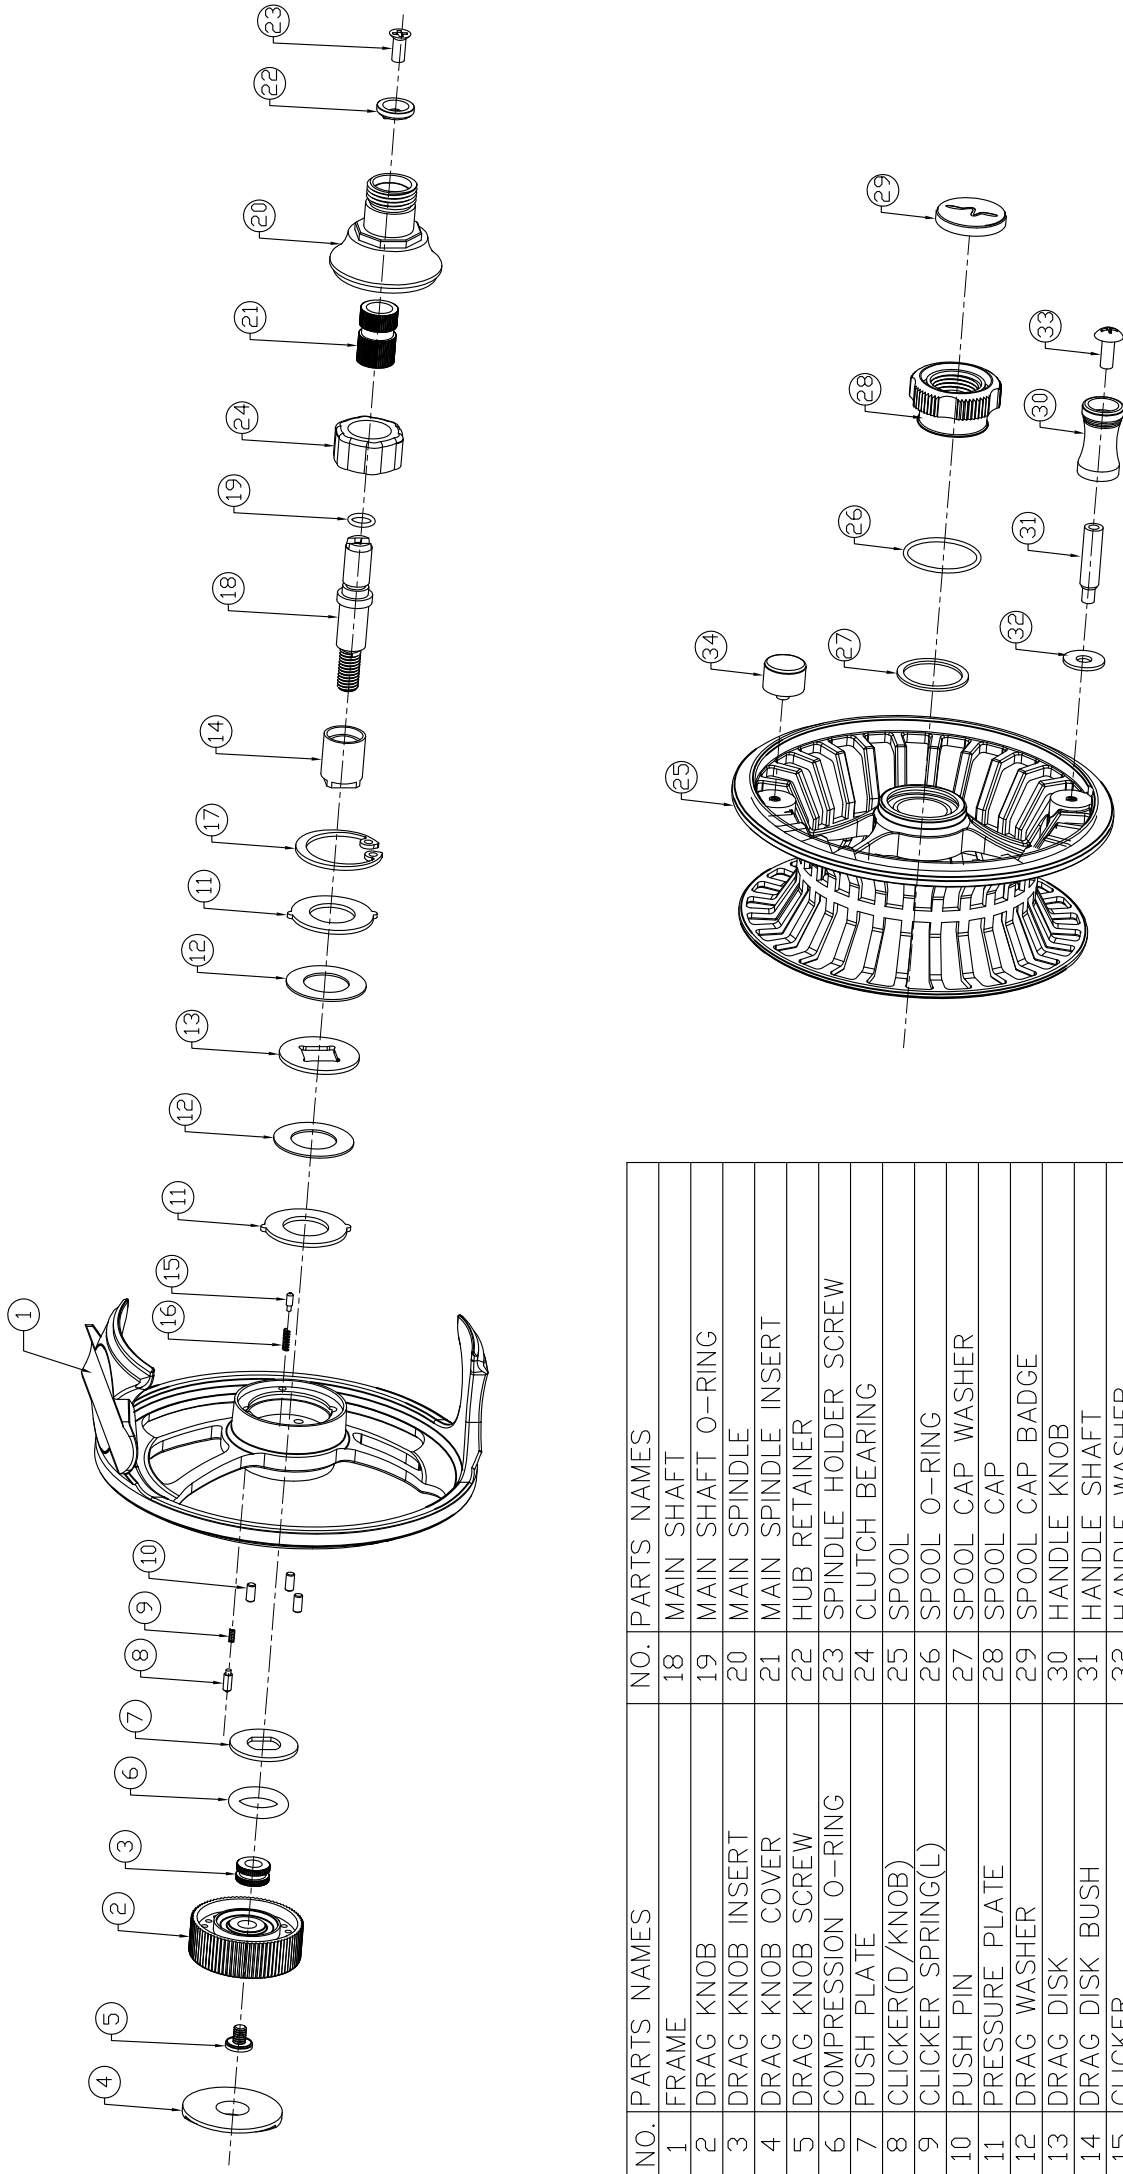

FAVO — EXPLODED VIEW

NO.	PARTS NAMES	NO.	PARTS NAMES
1	FRAME	18	MAIN SHAFT
2	DRAG KNOB	19	MAIN SHAFT O-RING
3	DRAG KNOB INSERT	20	MAIN SPINDLE
4	DRAG KNOB COVER	21	MAIN SPINDLE INSERT
5	DRAG KNOB SCREW	22	HUB RETAINER
6	COMPRESSION O-RING	23	SPINDLE HOLDER SCREW
7	PUSH PLATE	24	CLUTCH BEARING
8	CLICKER(D/KNOB)	25	SPOOL
9	CLICKER SPRING(L)	26	SPOOL O-RING
10	PUSH PIN	27	SPOOL CAP WASHER
11	PRESSURE PLATE	28	SPOOL CAP
12	DRAG WASHER	29	SPOOL CAP BADGE
13	DRAG DISK	30	HANDLE KNOB
14	DRAG DISK BUSH	31	HANDLE SHAFT
15	CLICKER	32	HANDLE WASHER
16	CLICKER SPRING(S)	33	HANDLE SCREW
17	RETAINING RING	34	COUNTERWEIGHT